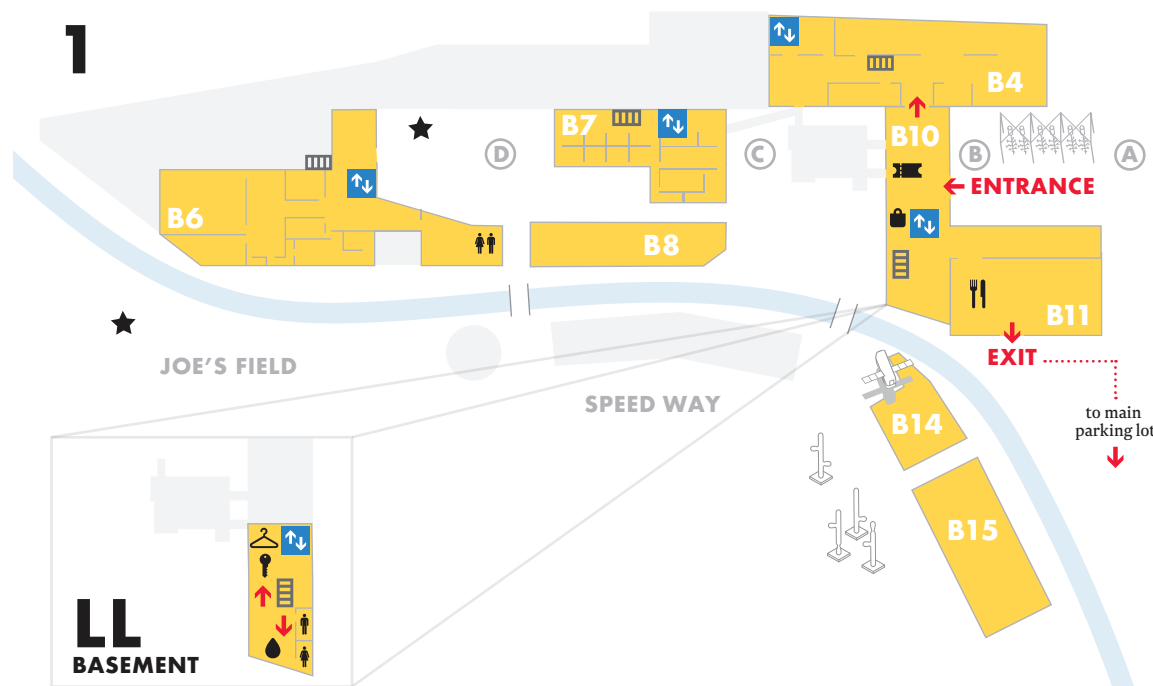

## BUILDING 10

- 3 **Club B10**
- 2 Wendy Red Star
- 1 **Lobby**  
Box Office  
Museum Store  
Security  
Café
- LL **Allovers**  
Restrooms  
Coatroom  
Lockers

## ON STAGE

Music, dance, theater, film, and festivals: 40+ weekends of live events year-round (most years!).

Visit [massmoca.org](http://massmoca.org) for details.

-  ELEVATOR
-  ONE WAY
-  STAIRS
-  RESTROOM
-  BOX OFFICE
-  STORE
-  COATROOM
-  LOCKERS
-  NURSING STATION
-  CAFÉ
-  KIDSPACE
-  STAGE
-  COURTYARD