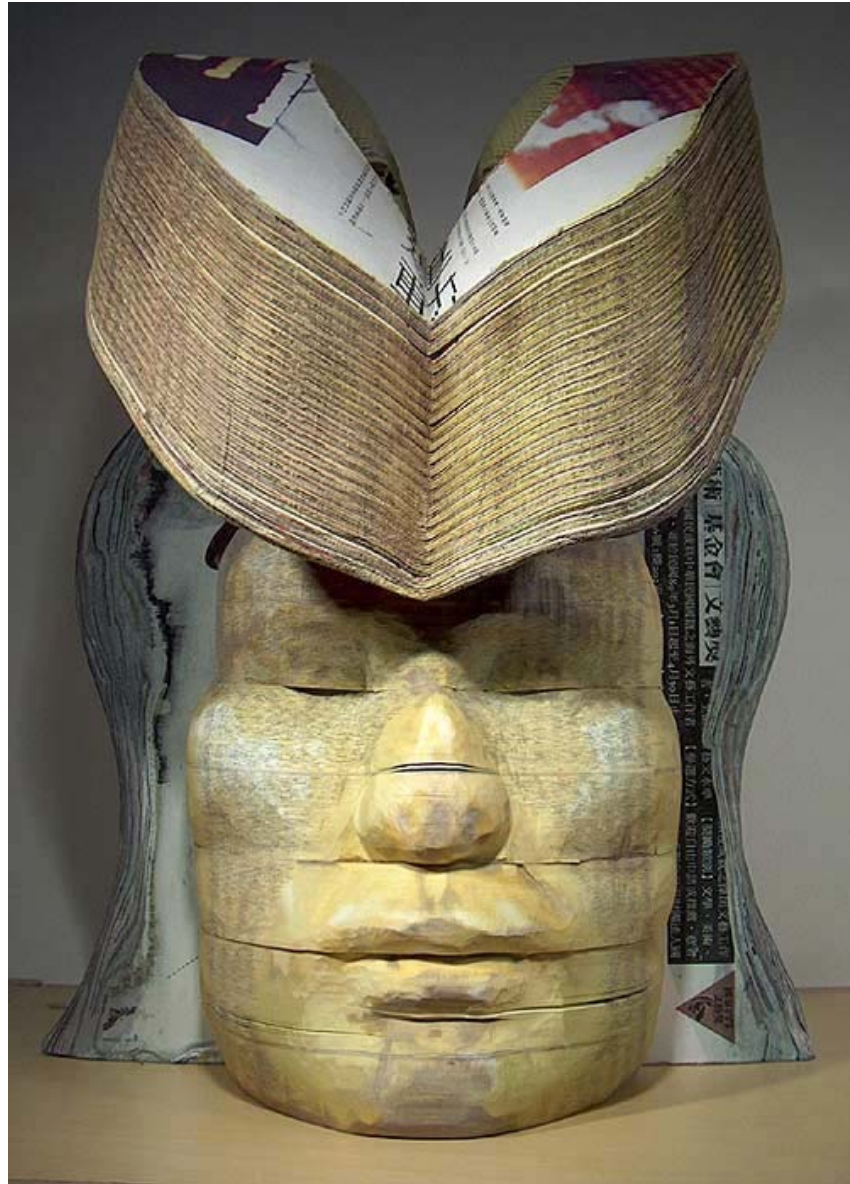

Reading Sculpture: Long-Bin Chen

October 6, 2005 – January 22, 2006

Curriculum Images

1. Long-Bin Chen, *China Can Say No (Yellow Warrior)*

2. Long-Bin Chen, *New York Roman*

3. Long-Bin Chen, *Roman Warrior*

4. Marble bust of a bearded man

http://www.metmuseum.org/toah/hd/ropo/ho_1998.209.htm

5. Terracotta bust of George Washington

<http://www.mountvernon.org/learn/collections/index.cfm/pid/100>

6. Limestone head of Buddha

<http://www.asia.si.edu/collections/singleobject.cfm?objectid=7218>

9. Marble head of a goddess

http://www.metmuseum.org/Works_of_Art/viewOne.asp?dep=13&viewmode=0&item=10.142.1

10. Umberto Boccioni, *Antigraceful*